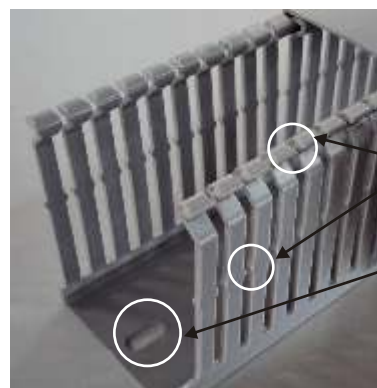

# Wiring Ducts

Trinity Touch provides state-of-art Wiring Ducts

Trinity Touch Wiring Ducts are the products, available in wide range to accommodate wires and cables for the smallest wall mounted panel to larger integrated systems.

Double Restricted Slot  
Mounting Hole Pattern According to DIN

Solid Wall / Non Slotted

Available in all colors

Stocked in 4 Colors

Complete solution of accessories and tools for installation

Rivet

Rivet Installation Tool