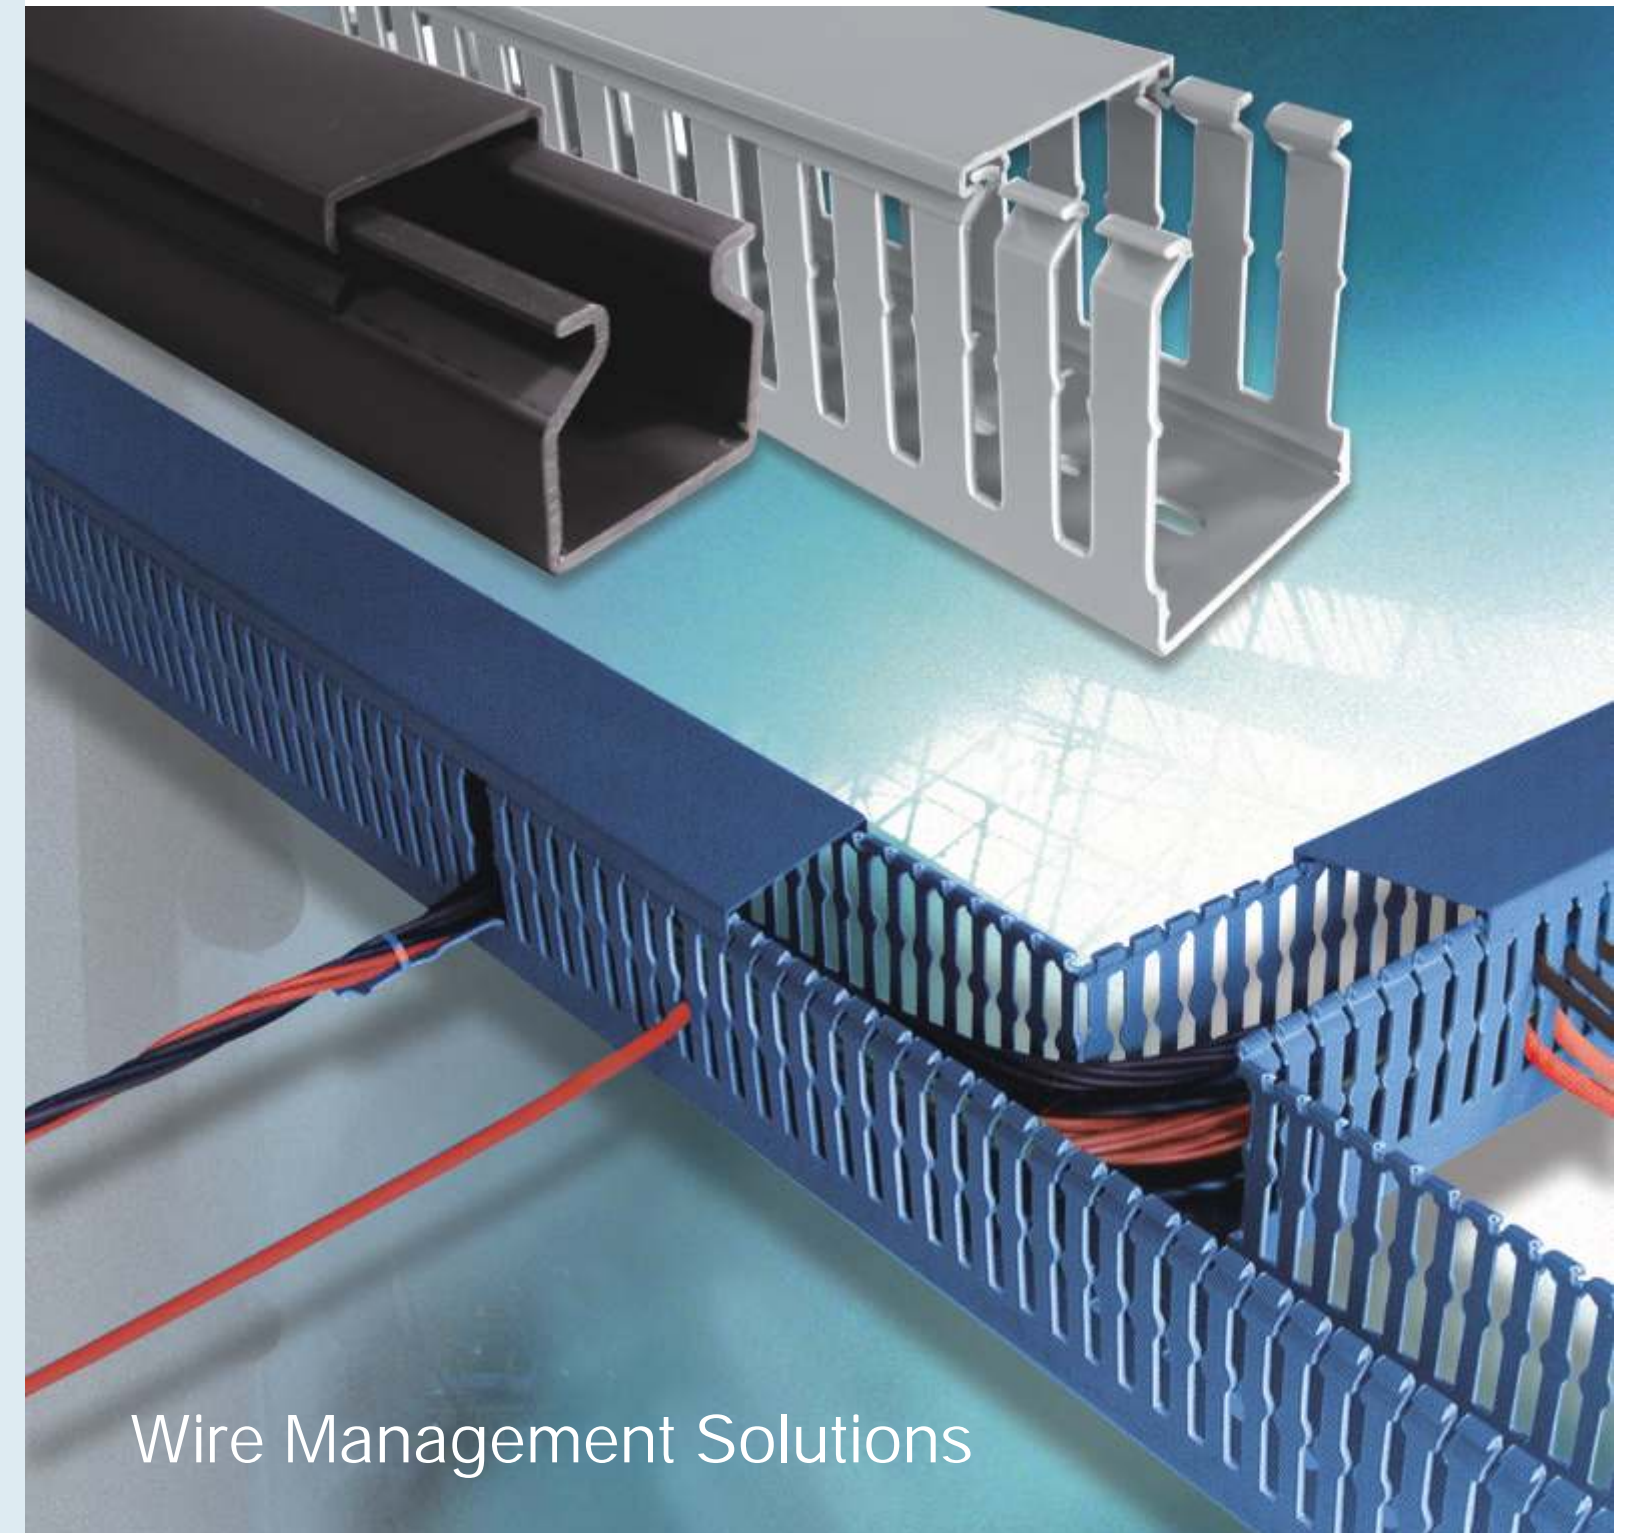

Other Product Programs

Wire Management Solutions

Trinity Touch Pvt.Ltd.
www.trinitytouch.com

Corporate Office:

D-10, Defence Colony, New Delhi 110024 INDIA
Tel: +91.11.30895900 Fax: +91.11.30895998
E-mail: postmaster@trinitytouch.com

Warehouse

Prithla- Dudhola road, Dudhola Distt. Palwal 121102, Haryana INDIA
Tel: +91.11.30895900
E-mail: sales@trinitytouch.com

For further enquiry
Call us at:
1800 2000 140

Wiring Ducts

REACH CERTIFIED