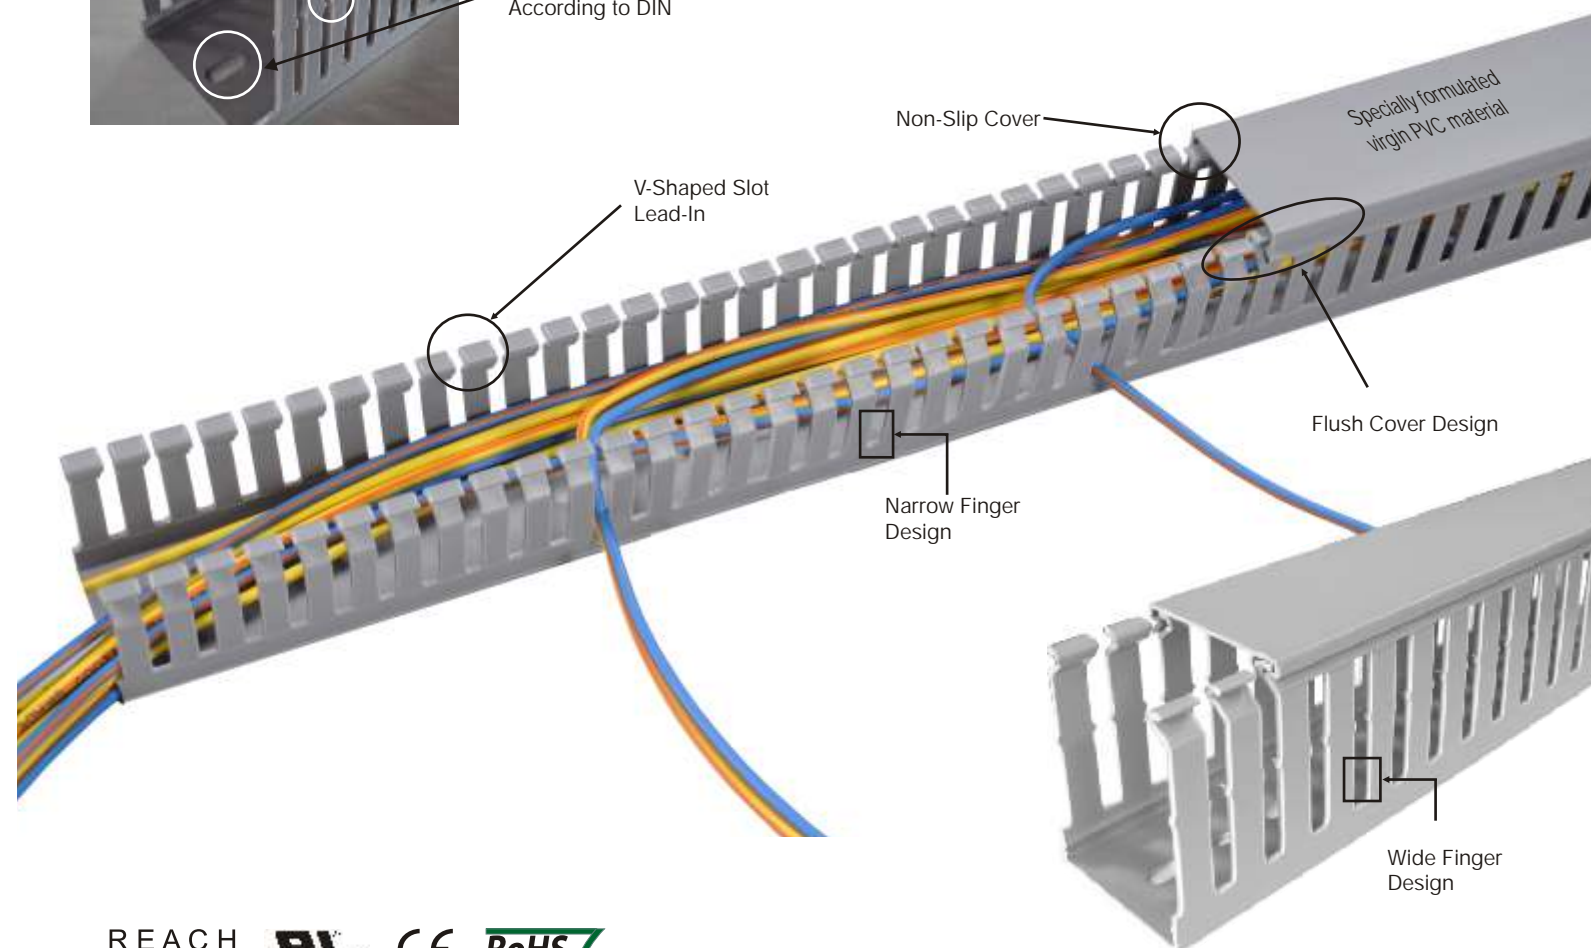

# Wiring Ducts

Trinity Touch provides state-of-art Wiring Ducts

Trinity Touch Wiring Ducts are the products, available in wide range to accommodate wires and cables for the smallest wall mounted panel to larger integrated systems.

Double Restricted Slot  
Mounting Hole Pattern According to DIN

Solid Wall / Non Slotted

Available in all colors

Stocked in 4 Colors

Complete solution of accessories and tools for installation

Rivet

Rivet Installation Tool