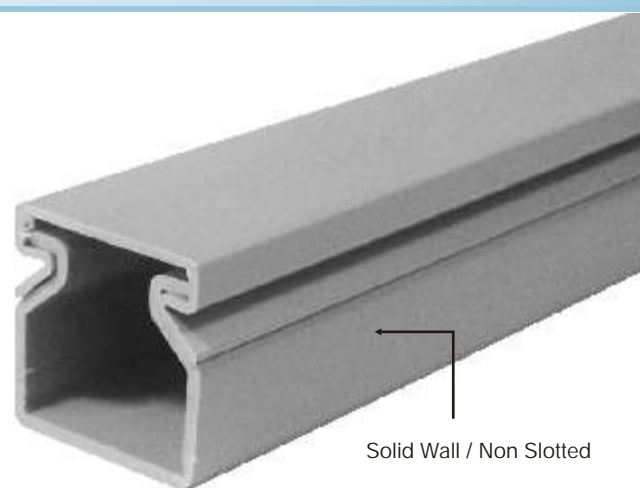

# Wiring Ducts

Trinity Touch provides state-of-art Wiring Ducts

Trinity Touch Wiring Ducts are the products, available in wide range to accommodate wires and cables for the smallest wall mounted panel to larger integrated systems.

Double Restricted Slot  
Mounting Hole Pattern According to DIN

Solid Wall / Non Slotted

Available in all colors

Stocked in 4 Colors

Complete solution of accessories and tools for installation

Rivet

Rivet Installation Tool